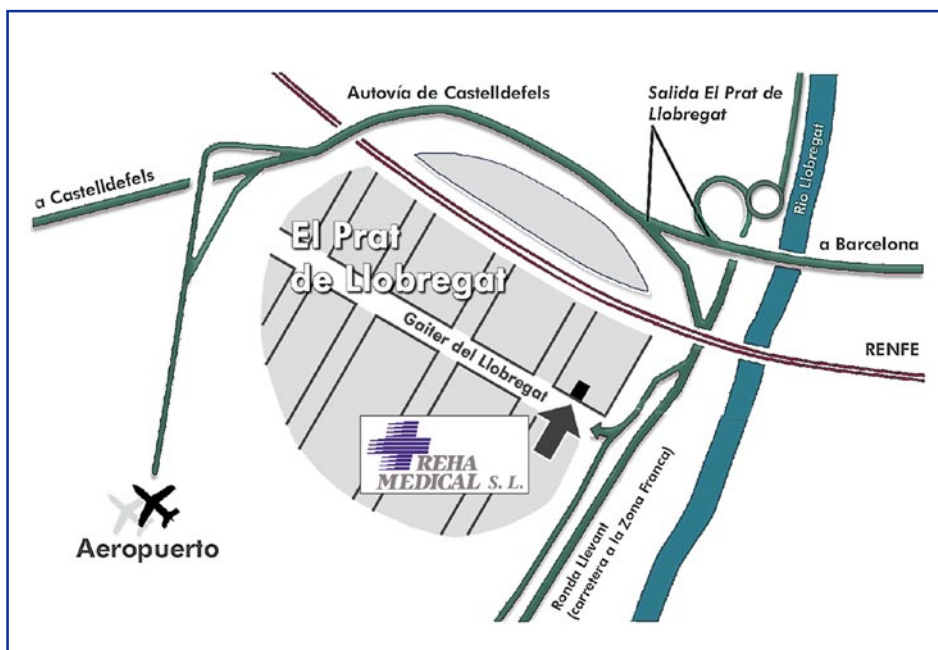

Lucca

Dimensions and Weight

Total length with footrests	77 cm.	Seat height variable	41-46 cm.
Total width	49-51-53-55-57 cm.	Seat depth	30-32-34-36-38 cm.
Seat width	28-30-32-34-36 cm.	Maximum user weight	75 kg.
Total height	70 cm.	Maximum permitted weight	88 kg.